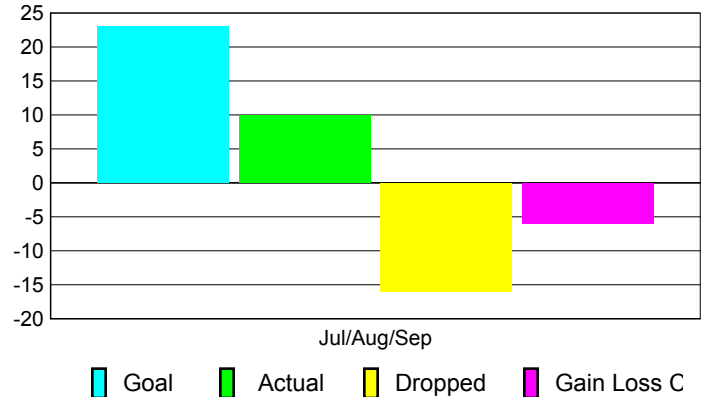

Membership Results 2010-2011

Goal, New, Dropped, Gain/Loss

Comparison of Membership Gain/Loss

Current Year Compared to the Previous Year